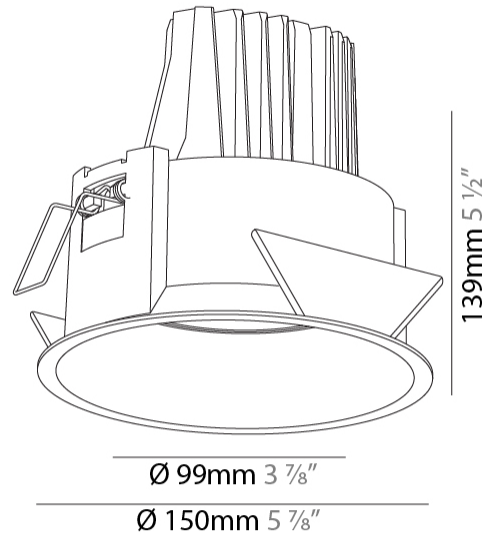

GENERAL

Series: Mechaniq Round Deep
 Brand: Prolicht
 Division: Architectural
 Mounting Type: Recessed
 Mounting Location: Ceiling
 Subcategory: Downlight

PHYSICAL

Shape: Round
 Diameter (mm): 150
 Diameter (in): 5 7/8
 Height (mm): 139
 Height (in): 5 1/2
 Min. Recessing Depth (mm): 160
 Min. Recessing Depth (in): 6 5/16
 Weight (kg): 0.907
 Weight (lbs): 2
 Fixture Finish: SSR / BKV / CWI / CRY / HAB / UFT / ITA / RUA / FTG / MYG / LOD / PUS / FRO / FUP / KIA / POP / BLS / SPG / MEY / GOH / GUM / CHC / COM / ABZ / JAG / OBR / MOS / ROR
 Fixture Material: Aluminum Die Cast
 Cut-out Measurements: 140mm / 5 1/2"

LED

Number of LEDs: 1
 Color Temperature (°K): 2700 / 3000 / 3500 / 4000
 Max. Delivered Lumen (lm): 830 / 930 / 1010 / 1030
 CRI: >90 CRI
 Lamp Life (hrs): 50000

OPTICAL

Reflector: 8
 Adjustability: Rotational 355°; Tilt 30°

RATINGS AND CERTIFICATIONS

Certified By: Certified for North American Standards
 IP rating: IP20

140mm 5 1/2"	160mm 6 5/16"	10 15mm 3/8" 9/16"	30°	355°		
A						

MECHANIQ ROUND DEEP RECESSED

A35061-

PROJECT _____

GENERAL

Series: Mechaniq Round Deep
 Brand: Prolicht
 Division: Architectural
 Mounting Type: Recessed
 Mounting Location: Ceiling
 Subcategory: Downlight

PHYSICAL

Shape: Round
 Diameter (mm): 150
 Diameter (in): 5 7/8
 Height (mm): 139
 Height (in): 5 1/2
 Ceiling Thickness (mm): 10 / 12.5 / 15
 Ceiling Thickness (in): 3/8 or 1/2 or 9/16
 Min. Recessing Depth (mm): 160
 Min. Recessing Depth (in): 6 5/16
 Light Distribution: Adjustable / Downlight
 Weight (kg): 0.907
 Weight (lbs): 2
 Fixture Finish: SSR / BKV / CWI / CRY / HAB / UFT / ITA / RUA / FTG / MYG / LOD / PUS / FRO / FUP / KIA / POP / BLS / SPG / MEY / GOH / GUM / CHC / COM / ABZ / JAG / OBR / MOS / ROR
 Fixture Material: Aluminum Die Cast
 Cut-out Measurements: 140mm / 5 1/2"